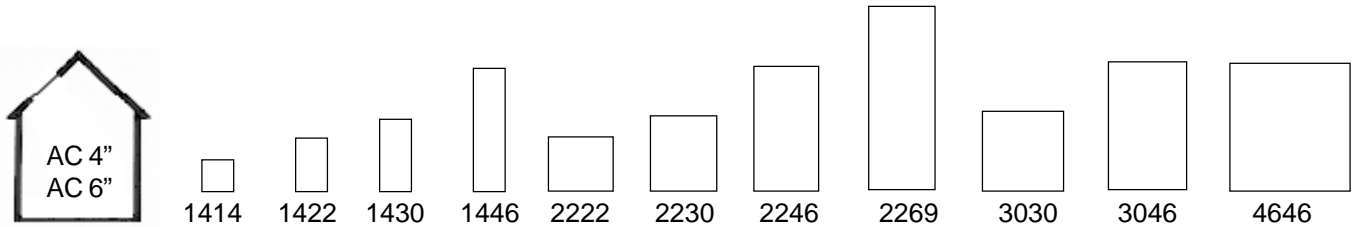

ACW4 Aluminum Curb with Wood Interior Painted White					ACW6 Aluminum Curb (No Wood)		
Model AC 4"	List Price	Outside Curb Dimension	Rough Opening	Weight	Model AC 6"	List Price	Weight
*1414 AC4	\$68	17.5 X 17.5	14.5 X 14.5	7	*1414 AC6	\$142	10.5
*1422 AC4	\$74	17.5 X 25.5	14.5 X 22.5	8	*1422 AC6	\$160	12
*1430 AC4	\$80	17.5 X 33.5	14.5 X 30.5	11	*1430 AC6	\$176	16.5
*1446 AC4	\$98	17.5 X 49.5	14.5 X 46.5	13	*1446 AC6	\$210	19.5
*2222 AC4	\$84	25.5 X 25.5	22.5 X 22.5	9	*2222 AC6	\$164	13.5
*2230 AC4	\$90	25.5 X 33.5	22.5 X 30.5	12	*2230 AC6	\$188	18
2246 AC4	\$100	25.5 X 49.5	22.5 X 46.5	14	2246 AC6	\$216	21
2269 AC4	\$132	25.5 X 72.5	22.5 X 69.5	20	2269 AC6	\$280	30
3030 AC4	\$130	33.5 X 33.5	30.5 X 30.5	16	3030 AC6	\$236	24
3046 AC4	\$136	33.5 X 49.5	30.5 X 46.5	12	3046 AC6	\$264	18
4646 AC4	\$146	49.5 X 49.5	46.5 X 46.5	23	4646 AC6	\$310	34.5