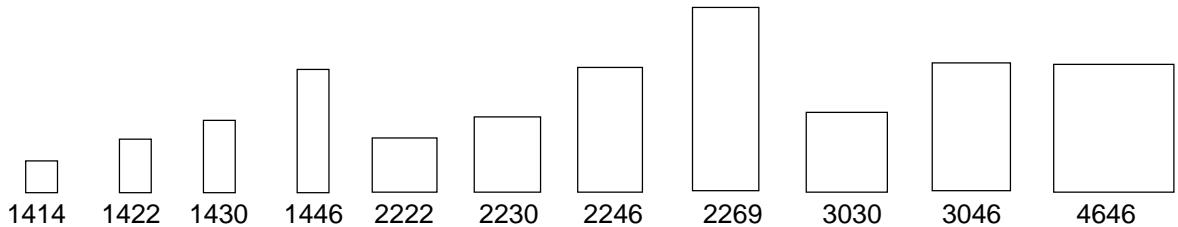

ACW 4" and ACW 6" — Aluminum Curb with White Wood Interior

THE SENTRY SERIES

Pre-finished curb designed to work on all roof pitches, The Kennedy Curb System™ provides quality, saves time and simplifies any skylight installation.

ACW4 Aluminum Curb with Wood Interior Painted White					ACW6 Aluminum Curb		
Model ACW 4"	List Price	Outside Curb Dimension	Rough Opening	Weight	Model AC 6"	List Price	Weight
*1414 ACW4	\$92	17.5 X 17.5	14.5 X 14.5	11	*1414 ACW6	\$142	10.5
*1422 ACW4	\$102	17.5 X 25.5	14.5 X 22.5	14	*1422 ACW6	\$160	12
*1430 ACW4	\$112	17.5 X 33.5	14.5 X 30.5	16	*1430 ACW6	\$176	16.5
*1446 ACW4	\$146	17.5 X 49.5	14.5 X 46.5	21	*1446 ACW6	\$210	19.5
*2222 ACW4	\$116	25.5 X 25.5	22.5 X 22.5	18	*2222 ACW6	\$164	13.5
*2230 ACW4	\$128	25.5 X 33.5	22.5 X 30.5	21	*2230 ACW6	\$188	18
2246 ACW4	\$144	25.5 X 49.5	22.5 X 46.5	25	2246 ACW6	\$216	21
2269 ACW4	\$188	25.5 X 72.5	22.5 X 69.5	30	2269 ACW6	\$280	30
3030 ACW4	\$165	33.5 X 33.5	30.5 X 30.5	20	3030 ACW6	\$236	24
3046 ACW4	\$184	33.5 X 49.5	30.5 X 46.5	23	3046 ACW6	\$264	18
4646 ACW4	\$210	49.5 X 49.5	46.5 X 46.5	28	4646 ACW6	\$310	34.5