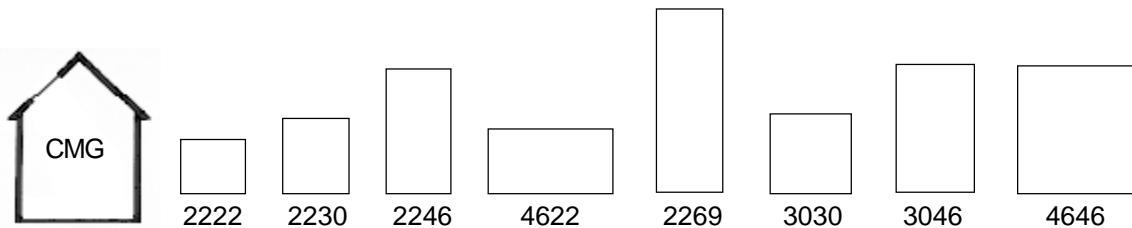

CMG — Curb Mount Fixed Glass Skylight

THE MARQUIS SERIES

SunWise
TEMPERED
LAMINATED
IMPACT GLASS

STANDARD FEATURES:

- Sun Wise Tempered LoE² argon filled insulating glass.
- Sun Wise Laminated LoE² and Impact LoE² (hurricane) glass is optional.
- 20-year non-prorated written limited warranty on the insulated glass against seal failure.
- Oversized to fit almost any curb and allows for flashing materials.
- Optional 4" Aluminum Curb (AC) or 4" Curb with prefinished white interior (ACW) available
- Extruded aluminum exterior with welded corners.
- Architectural bronze exterior, with pre-painted white wood interior. Natural wood interior is optional.

TEMPERED LoE ² GLASS	LIST PRICE	LAMINATED LoE ² GLASS	LIST PRICE	OUTSIDE CURB DIMENSION **	ROUGH OPENING (W x H)(In.)	WEIGHT	
						TEMPERED GLASS	LAMINATED GLASS
*2222TCMG	\$158	2222LCMG	\$198	25.5" x 25.5"	22.5" x 22.5"	24	27
*2230TCMG	\$204	2230LCMG	\$298	25.5" x 33.5"	22.5" x 30.5"	30	34
2246TCMG	\$226	2246LCMG	\$264	25.5" x 49.5"	22.5" x 46.5"	41	48
4622TCMG	\$226	4622LCMG	\$264	49.5" x 25.5"	46.5" x 22.5"	41	48
2269TCMG	\$424	2269LCMG	\$566	25.5" x 72.5"	22.5" x 69.5"	56	66
3030TCMG	\$288	3030LCMG	\$368	33.5" x 33.5"	30.5" x 30.5"	37	43
3046TCMG	\$368	3046LCMG	\$466	33.5" x 49.5"	30.5" x 46.5"	50	60
4646TCMG	\$396	4646LCMG	\$656	49.5" x 49.5"	46.5" X 46.5"	87	98

*UPS SIZING — for your convenience, small quantities may be shipped via UPS (oversize rates).

** CMG is made 1" larger than outside curb dimension to allow for flashing material.
Example: CMG 2246 Actual Skylight O.D. = 26.5" x 50.5".